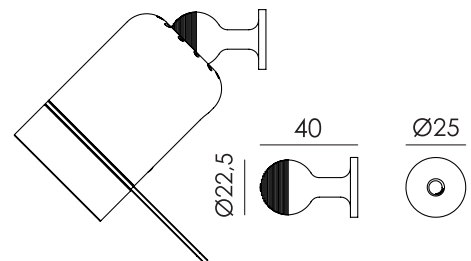

## ONE + 6 = ONE KNOB

Design by Anton de Groof, 2022

Type	Wall lamp
Environment	Indoor
Material	Steel & aluminum
Weight	0,3 kg
Voltage	220-240 V
IP	20
Lightsource	Lightsource included
Battery	Up to 5 hours
Charge	USB-C
CRI	90
Max lumen	240
Kelvin	2700
Dimmable	Secundair on fixture
Lightbeam	36° (15° / 24°)